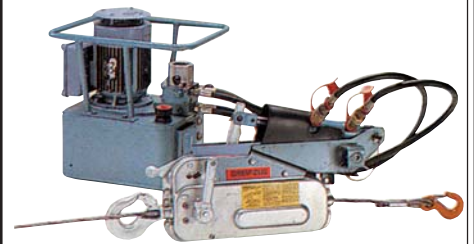

Hand Hoists and Pullers

IR Quantum Series Electric Chain Hoist

IR L5H "Premium" Series Lever Chain Hoist

IR MLK Series Air Chain Hoist

IR C Series Puller

IR P Series Puller

**IR Quantum Series Electric Chain Hoist
Eyebolt and Hook suspension**

IR VL2 "Premium" Manual Chain Hoist

IR TVP Series Trolley

TIRFOR TU-16H w/ hyd. power pack