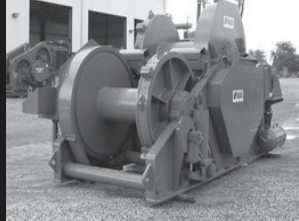

# WINCHES Anchor~Spud~Pulling FOR RENT Skagit~Clyde~Manitowoc

**NEW & USED ANCHORS & STUD LINK CHAIN  
DELTA FLIPPER, DANFORTH, NAVY STOCKLESS, KEDGE**

**FOR SALE: (2) NEW SKAGIT RB-90SS Winches**

*In Stock*

**(2) NEW Skagit RB-90SS 2-drum Waterfall Winches, J.D. Tier 3 Diesel Engine, Air Controlled Drum Capacity: 4200' of 1 1/2" Located in Belle Chasse, LA --P.O.R.**

**R300 Peerless Jet Pump  
8V71, 5TUT16, Located in  
Belle Chasse, LA & Seattle, WA  
Rental /Sale--P.O.R.**

**Smith Berger Fairleads  
Horizontal & Vertical deck sheaves  
Single & Double sheave models.  
Belle Chasse, LA & Seattle, WA**

**(4) Vertical Warping Capstans  
18" Barrel, 22 hp, 1300 PSI  
25,000 lbs @ 25 FPM, bollard  
rating 100,000 lbs, Seattle, WA**