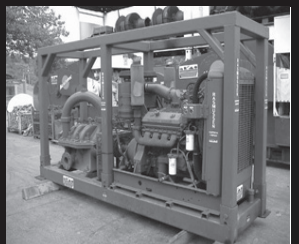

**(2) NEW Skagit RB-90SS 2-drum Waterfall Winches, J.D. Tier 3 Diesel Engine, Air Controlled Drum Capacity: 4200' of 1 1/2" Located in Belle Chasse, LA --P.O.R.**

**R300 Peerless Jet Pump  
8V71, 5TUT16, Located in  
Belle Chasse, LA & Seattle, WA  
Rental /Sale--P.O.R.**

**Smith Berger Fairleads  
Horizontal & Vertical deck sheaves  
Single & Double sheave models.  
Belle Chasse, LA & Seattle, WA**

**(4) Vertical Warping Capstans  
18" Barrel, 22 hp, 1300 PSI  
25,000 lbs @ 25 FPM, bollard  
rating 100,000 lbs, Seattle, WA**